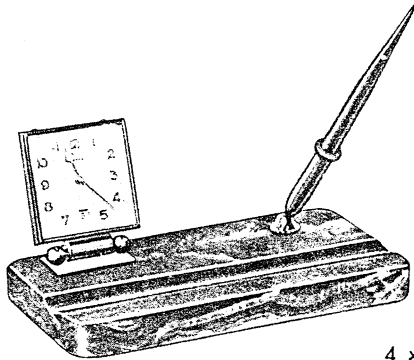

SHEAFFER'S NEW DESK SET LINE

5002J
JET CRYSTAL
 With (2) 121SKD White Dot Pens \$50.00
 With 5SKD Pen, Pencil or ballpoint (any two) 35.00

5 x 10"

5007S
SPANISH ONYX
 With B121SKD White Dot Pen \$50.00
 With B5SKD Pen, pencil or ballpoint 42.50
 (Includes No. 590-40 Hour Perpetual Date Clock)